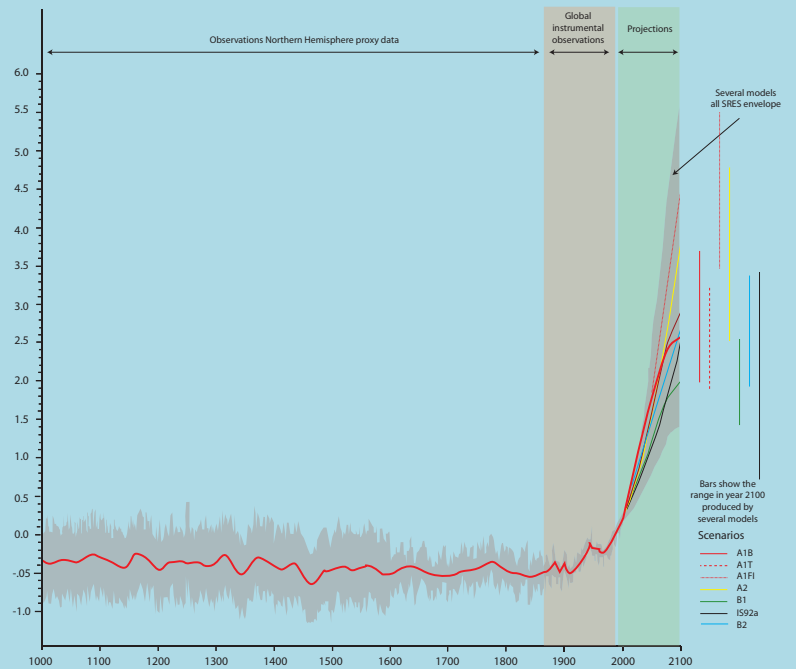

VIBAT London

Transport and Global Warming - Visioning and Backcasting for Transport in London

www.vibat.org (from February 2008)
www.urbanbuzz.org

Rise in Surface Temperatures (IPCC)

The Backcasting Approach